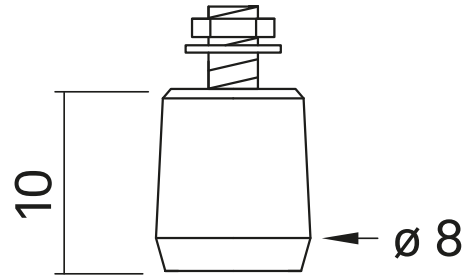

4006.330 | Top | Aluminium | Simple | Max 1 light source

Ordering Information / Guide

Example: **TP4006330-N-TP-ECS-P1-HM0100-ZS0000-CN0**

Lighting fixture set up	Shape	Light points	Height	Overhang	Finish
TP Post top entry	ECS Simple	P1 Max 1 light source	HM0100 100 mm	ZS0000 0 mm	CN0 Grey [Neri] Textured

Generated code: **TP4006330 - N** - _ _ _ _ _

4006.330 | Top | Aluminium | Simple | Max 1 light source

MECHANICAL CHARACTERISTICS

Pipe end cap made of cast aluminum.

Diameter	80 mm
Height	100 mm